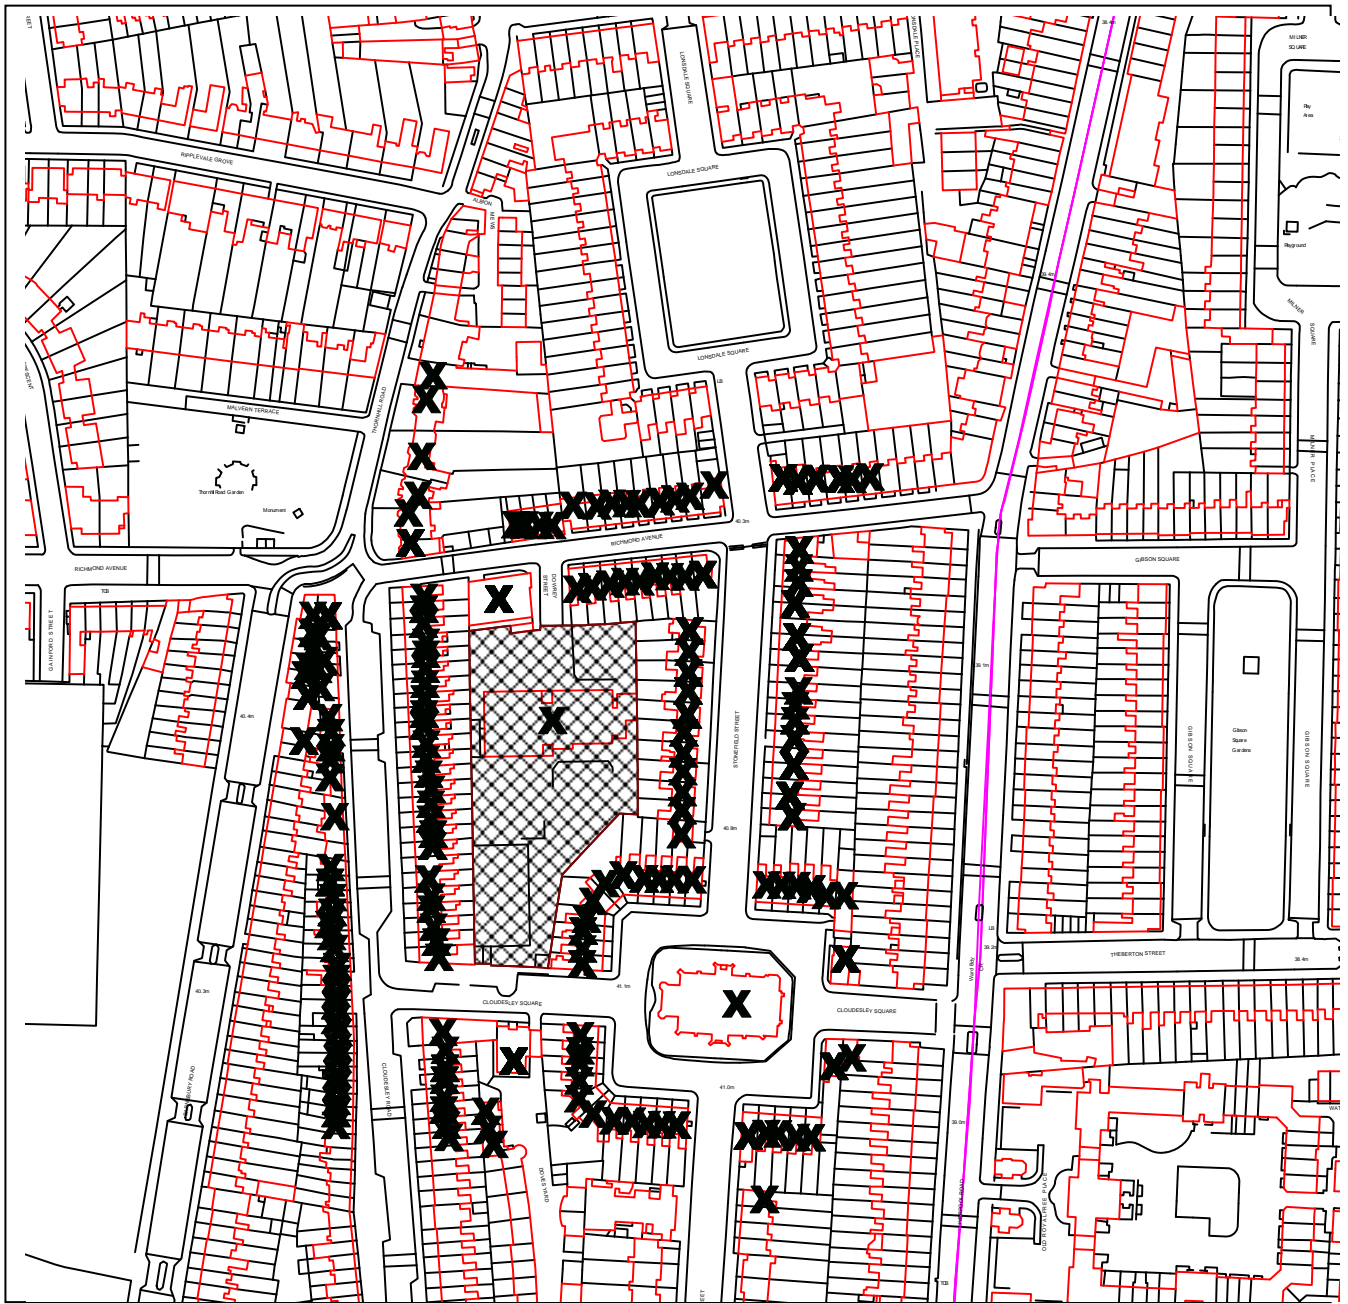

## DEVELOPMENT MANAGEMENT

PLANNING APPLICATION REF NO: P2015/0081/FUL

LOCATION: NEW RIVER COLLEGE, KEY STAGE 4, 1 DOWREY STREET, LONDON, N1 0HY

SCALE: 1:2500

This map is reproduced from Ordnance Survey material with the permission of Ordnance Survey on behalf of the Controller of Her Majesty's Stationery Office © Crown copyright. Unauthorised reproduction infringes Crown copyright and may lead to prosecution or civil proceedings.  
Islington Council, LA086452